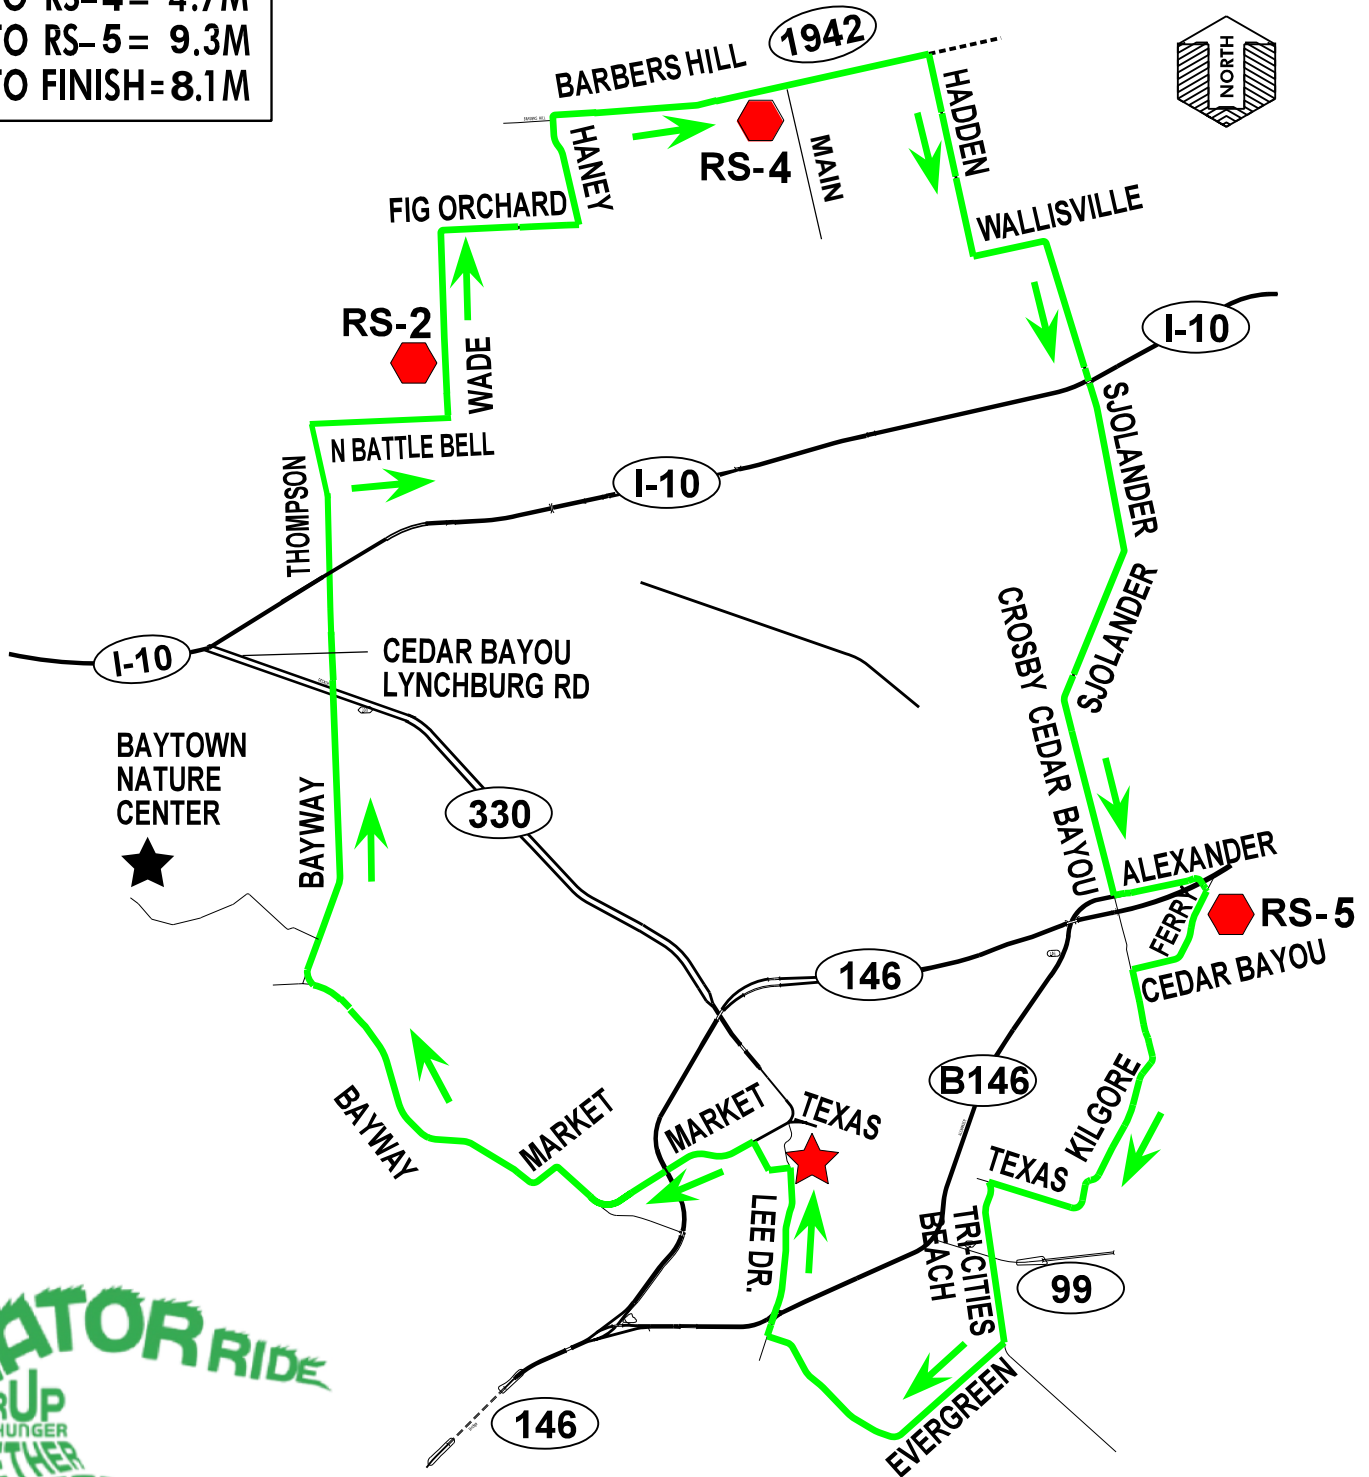

★ **START/FINISH**

**START: 8:00 AM**

**ROLLING START**

— **33 MILES**

◆ **REST STOPS**

START TO RS-2= 10.1M

RS-2 TO RS-4= 4.7M

RS-4 TO RS-5= 9.3M

RS-5 TO FINISH= 8.1M

**6:00 AM Check In and Registration**

**7:30 AM 63 & 43 - mile routes**

(NOTE: Start line closes at 7:55 am for 63-43 mile routes crossing Fred Hartman)

**8:00 AM 53 & 33 - mile routes**

(NOTE: Start line closes at 8:30 am for 53-33-mile routes)

All main routes are open until 2:00 PM.

After 2:00 PM, riders may SAG to the finish or continue to ride without Gator Ride support.

**For Emergency/  
SAG Support call  
Command Center  
@ 346-715-2209**

**33 MILES**