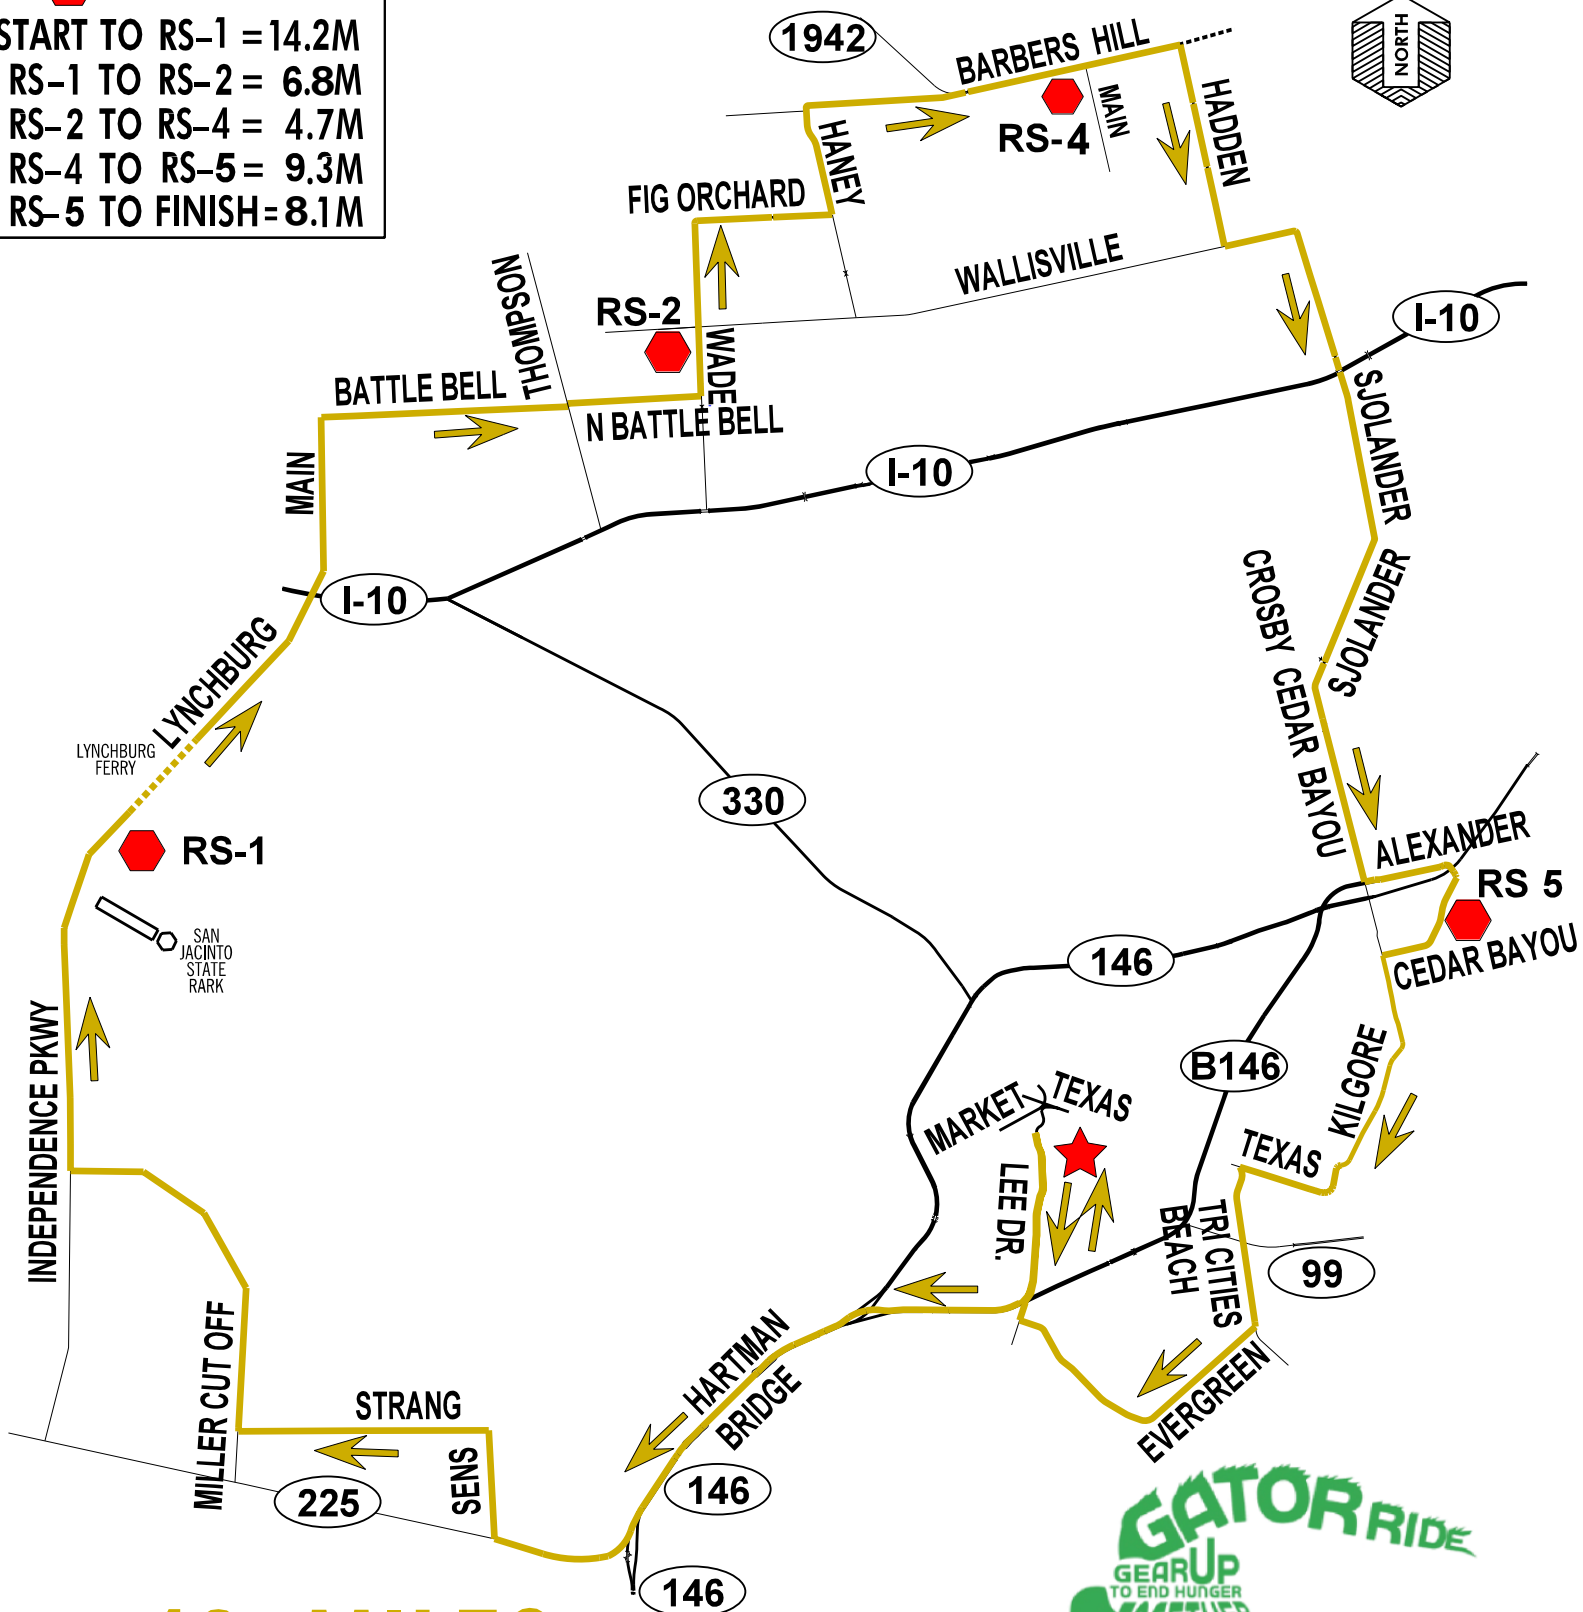

★ **START/FINISH**

START: 7:30 AM

ROLLING START

43 MILES

◆ **REST STOPS**

START TO RS-1 = 14.2M

RS-1 TO RS-2 = 6.8M

RS-2 TO RS-4 = 4.7M

RS-4 TO RS-5 = 9.3M

RS-5 TO FINISH = 8.1M

6:00 AM Check In and Registration

7:30 AM 63 & 43 - mile routes

(NOTE: Start line closes at 7:55 am for 63-43 mile routes crossing Fred Hartman)

8:00 AM 53 & 33 - mile routes

(NOTE: Start line closes at 8:30 am for 53-33-mile routes)

All main routes are open until 2:00 PM.

After 2:00 PM, riders may SAG to the finish or continue to ride without Gator Ride support.

**For Emergency/
SAG Support call
Command Center
@ 346-715-2209**

43 MILES

(CROSSES HARTMAN BRIDGE)