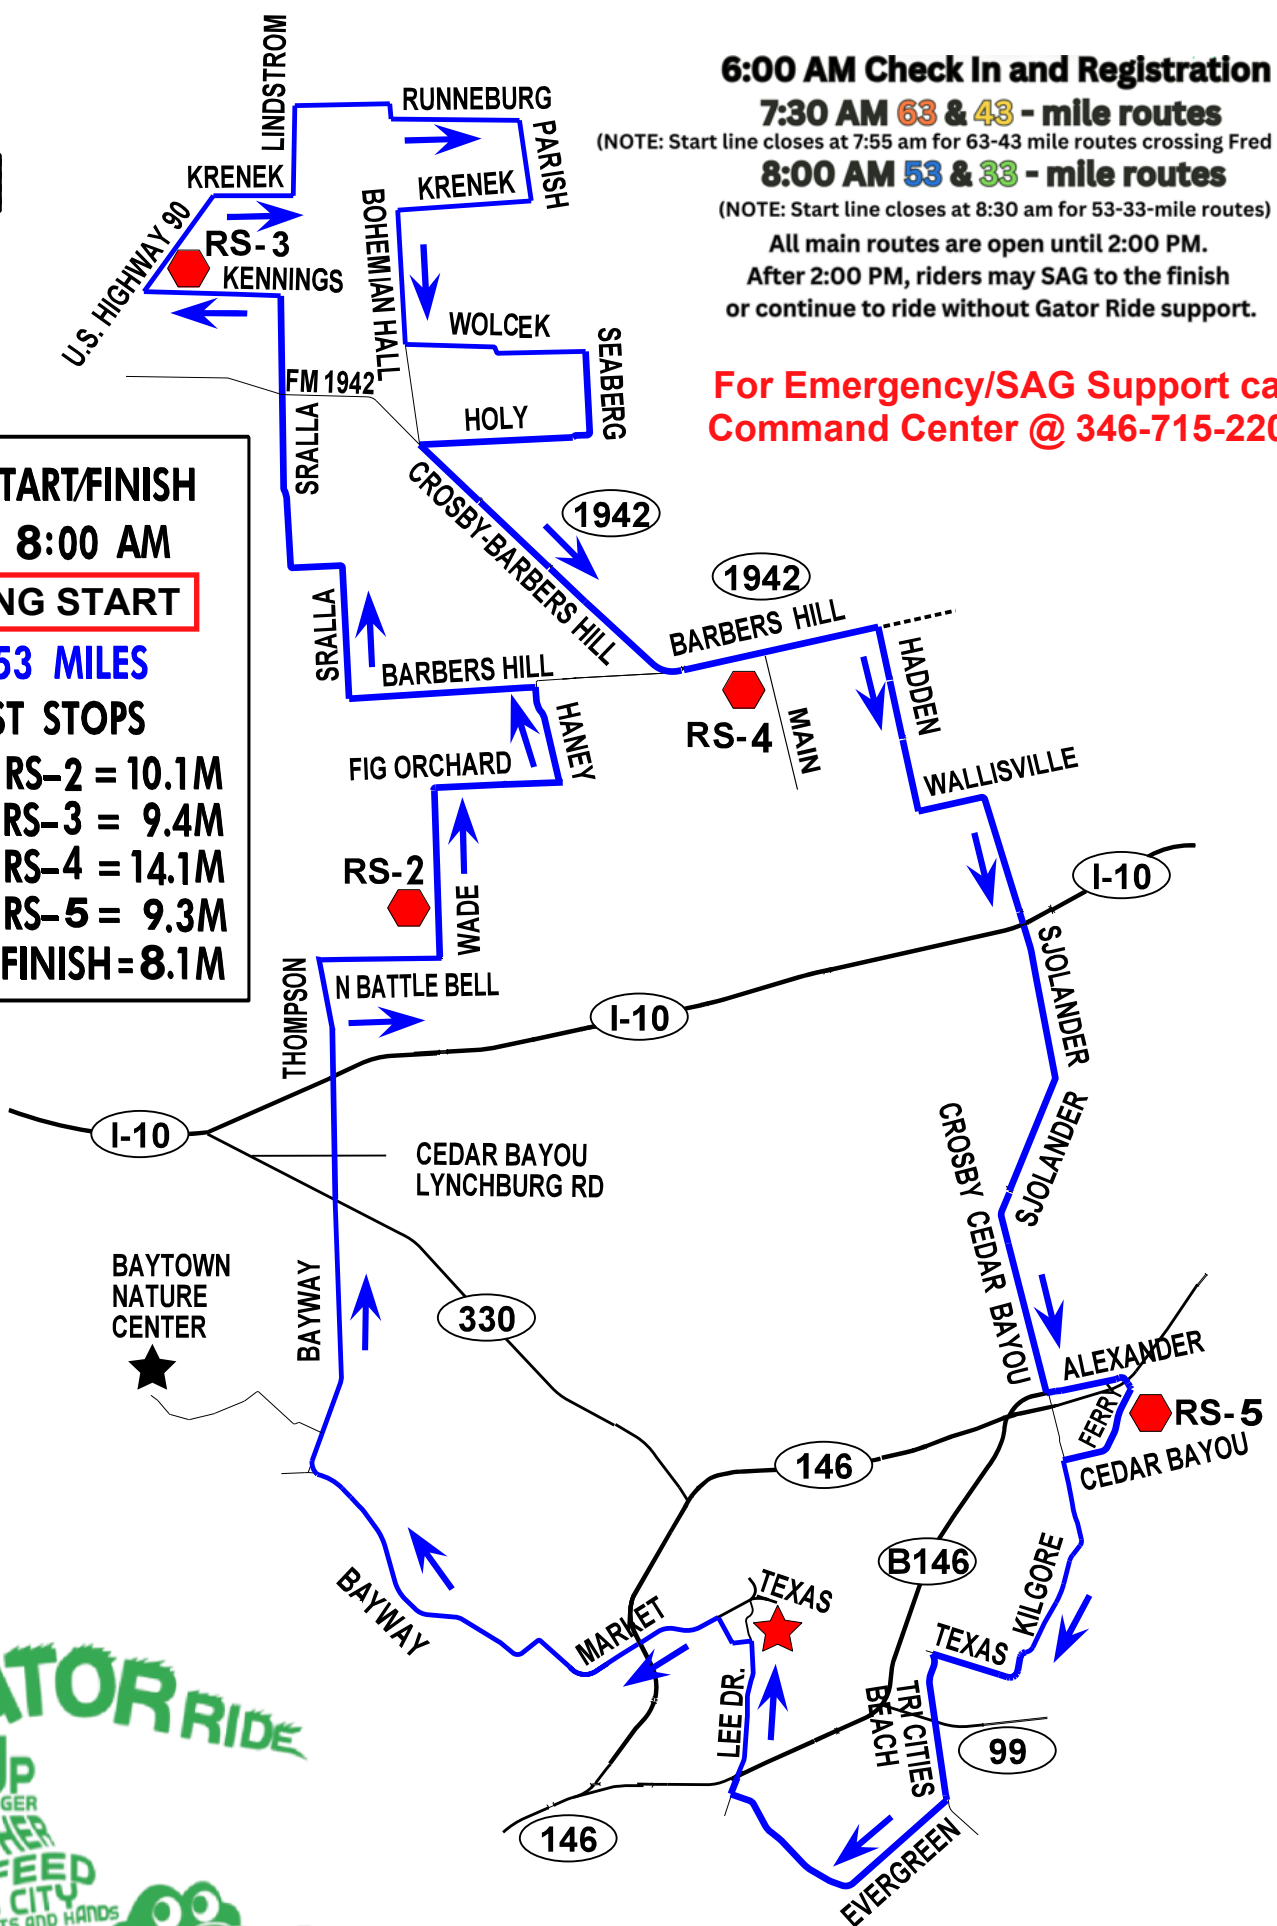

6:00 AM Check In and Registration

7:30 AM 63 & 43 - mile routes

(NOTE: Start line closes at 7:55 am for 63-43 mile routes crossing Fred Hartman)

8:00 AM 53 & 33 - mile routes

(NOTE: Start line closes at 8:30 am for 53-33-mile routes)

All main routes are open until 2:00 PM.
After 2:00 PM, riders may SAG to the finish or continue to ride without Gator Ride support.

**For Emergency/SAG Support call
Command Center @ 346-715-2209**

★ START/FINISH
START: 8:00 AM
ROLLING START
53 MILES
REST STOPS
 START TO RS-2 = 10.1M
 RS-2 TO RS-3 = 9.4M
 RS-3 TO RS-4 = 14.1M
 RS-4 TO RS-5 = 9.3M
 RS-5 TO FINISH = 8.1M

53 MILES