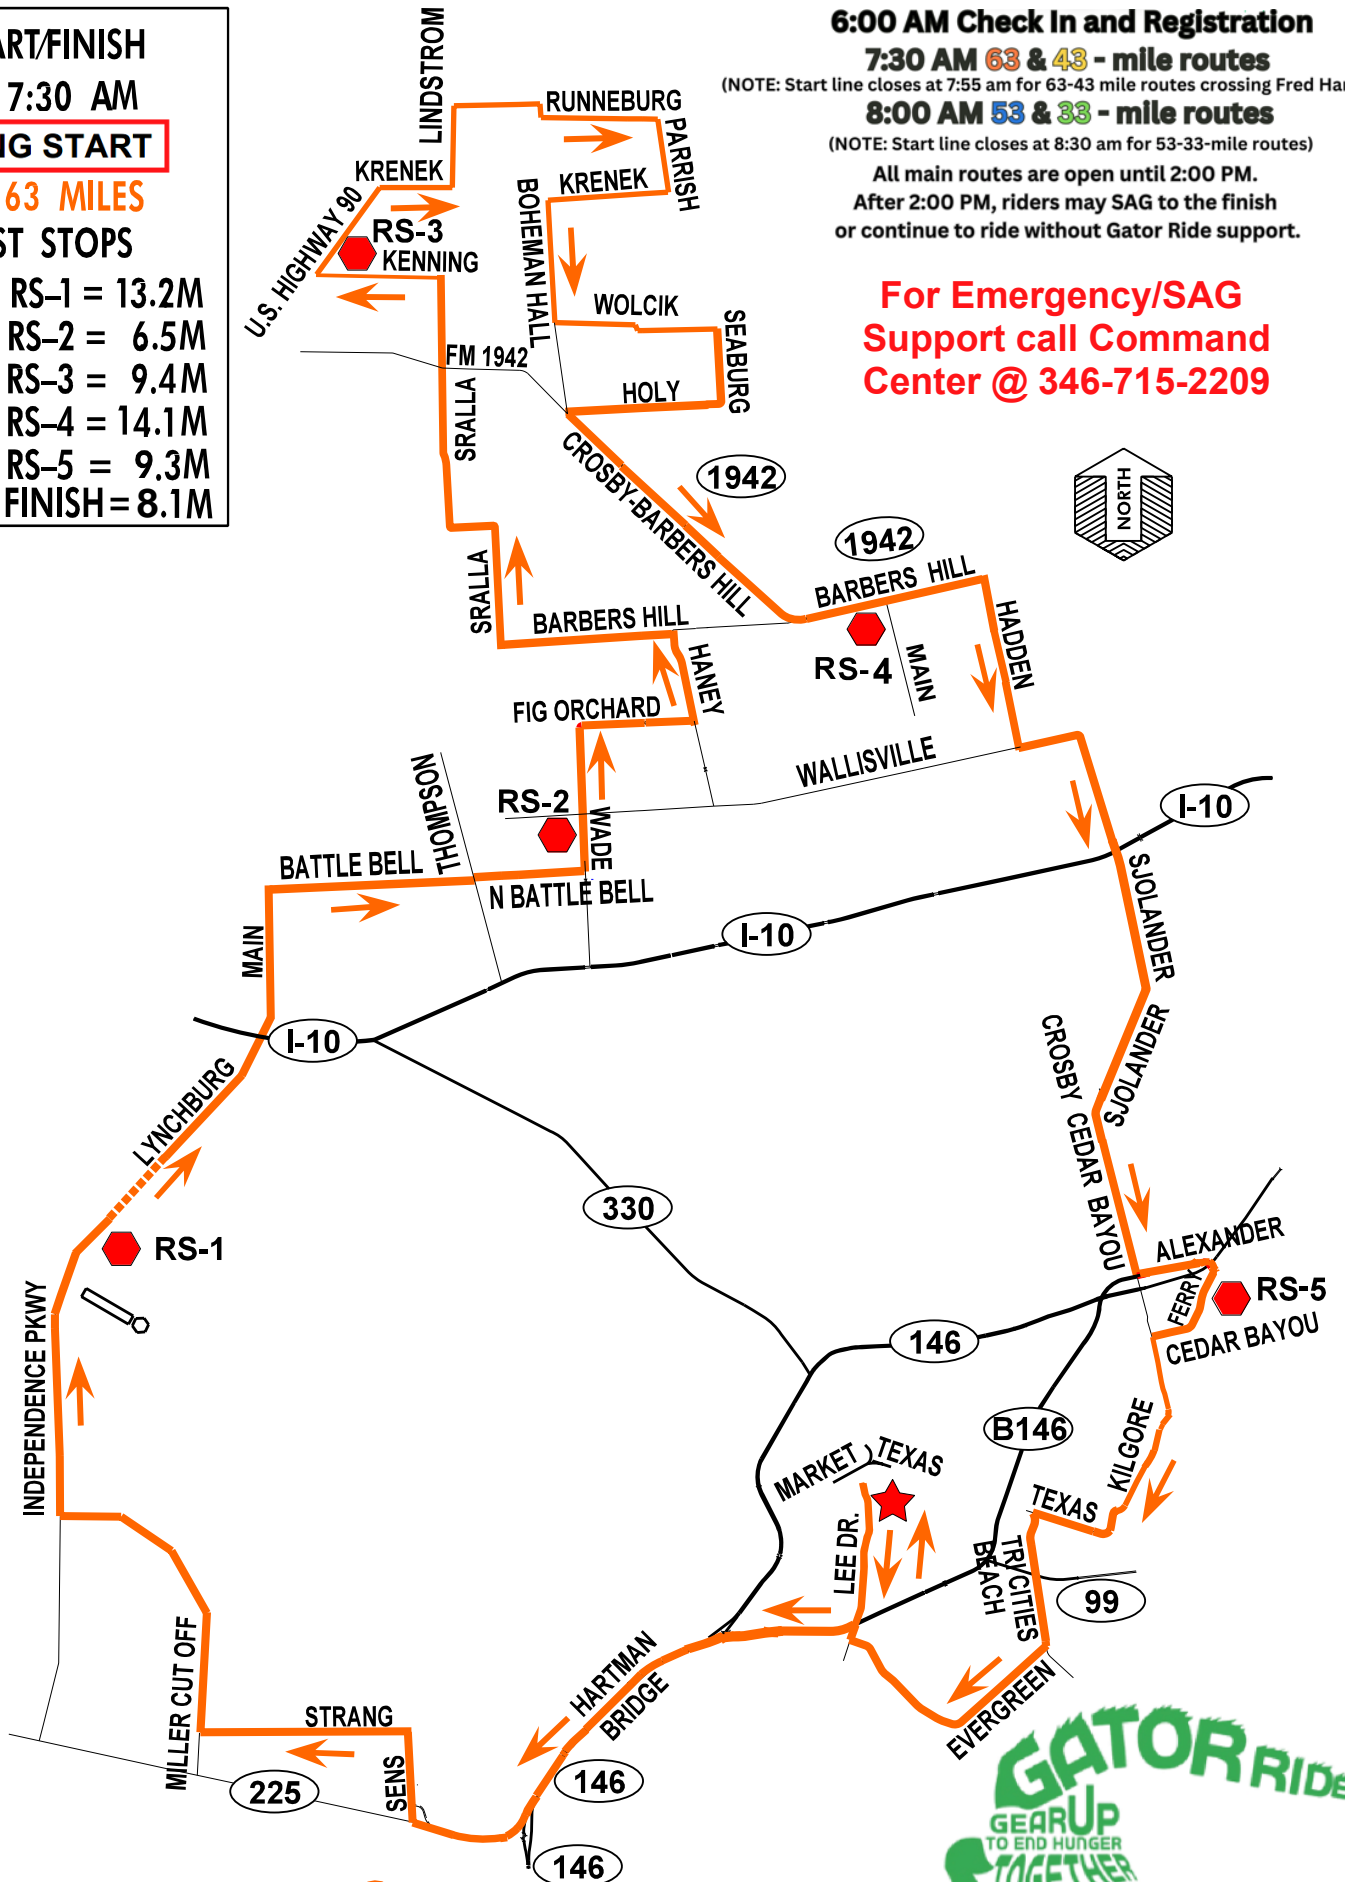

★ START/FINISH

START: 7:30 AM

ROLLING START

63 MILES

REST STOPS

START TO RS-1 = 13.2M

RS-1 TO RS-2 = 6.5M

RS-2 TO RS-3 = 9.4M

RS-3 TO RS-4 = 14.1M

RS-4 TO RS-5 = 9.3M

RS-5 TO FINISH = 8.1M

6:00 AM Check In and Registration

7:30 AM 63 & 43 - mile routes

(NOTE: Start line closes at 7:55 am for 63-43 mile routes crossing Fred Hartman)

8:00 AM 53 & 33 - mile routes

(NOTE: Start line closes at 8:30 am for 53-33-mile routes)

All main routes are open until 2:00 PM.

After 2:00 PM, riders may SAG to the finish or continue to ride without Gator Ride support.

For Emergency/SAG Support call Command Center @ 346-715-2209

63 MILES

(CROSSES HARTMAN BRIDGE)