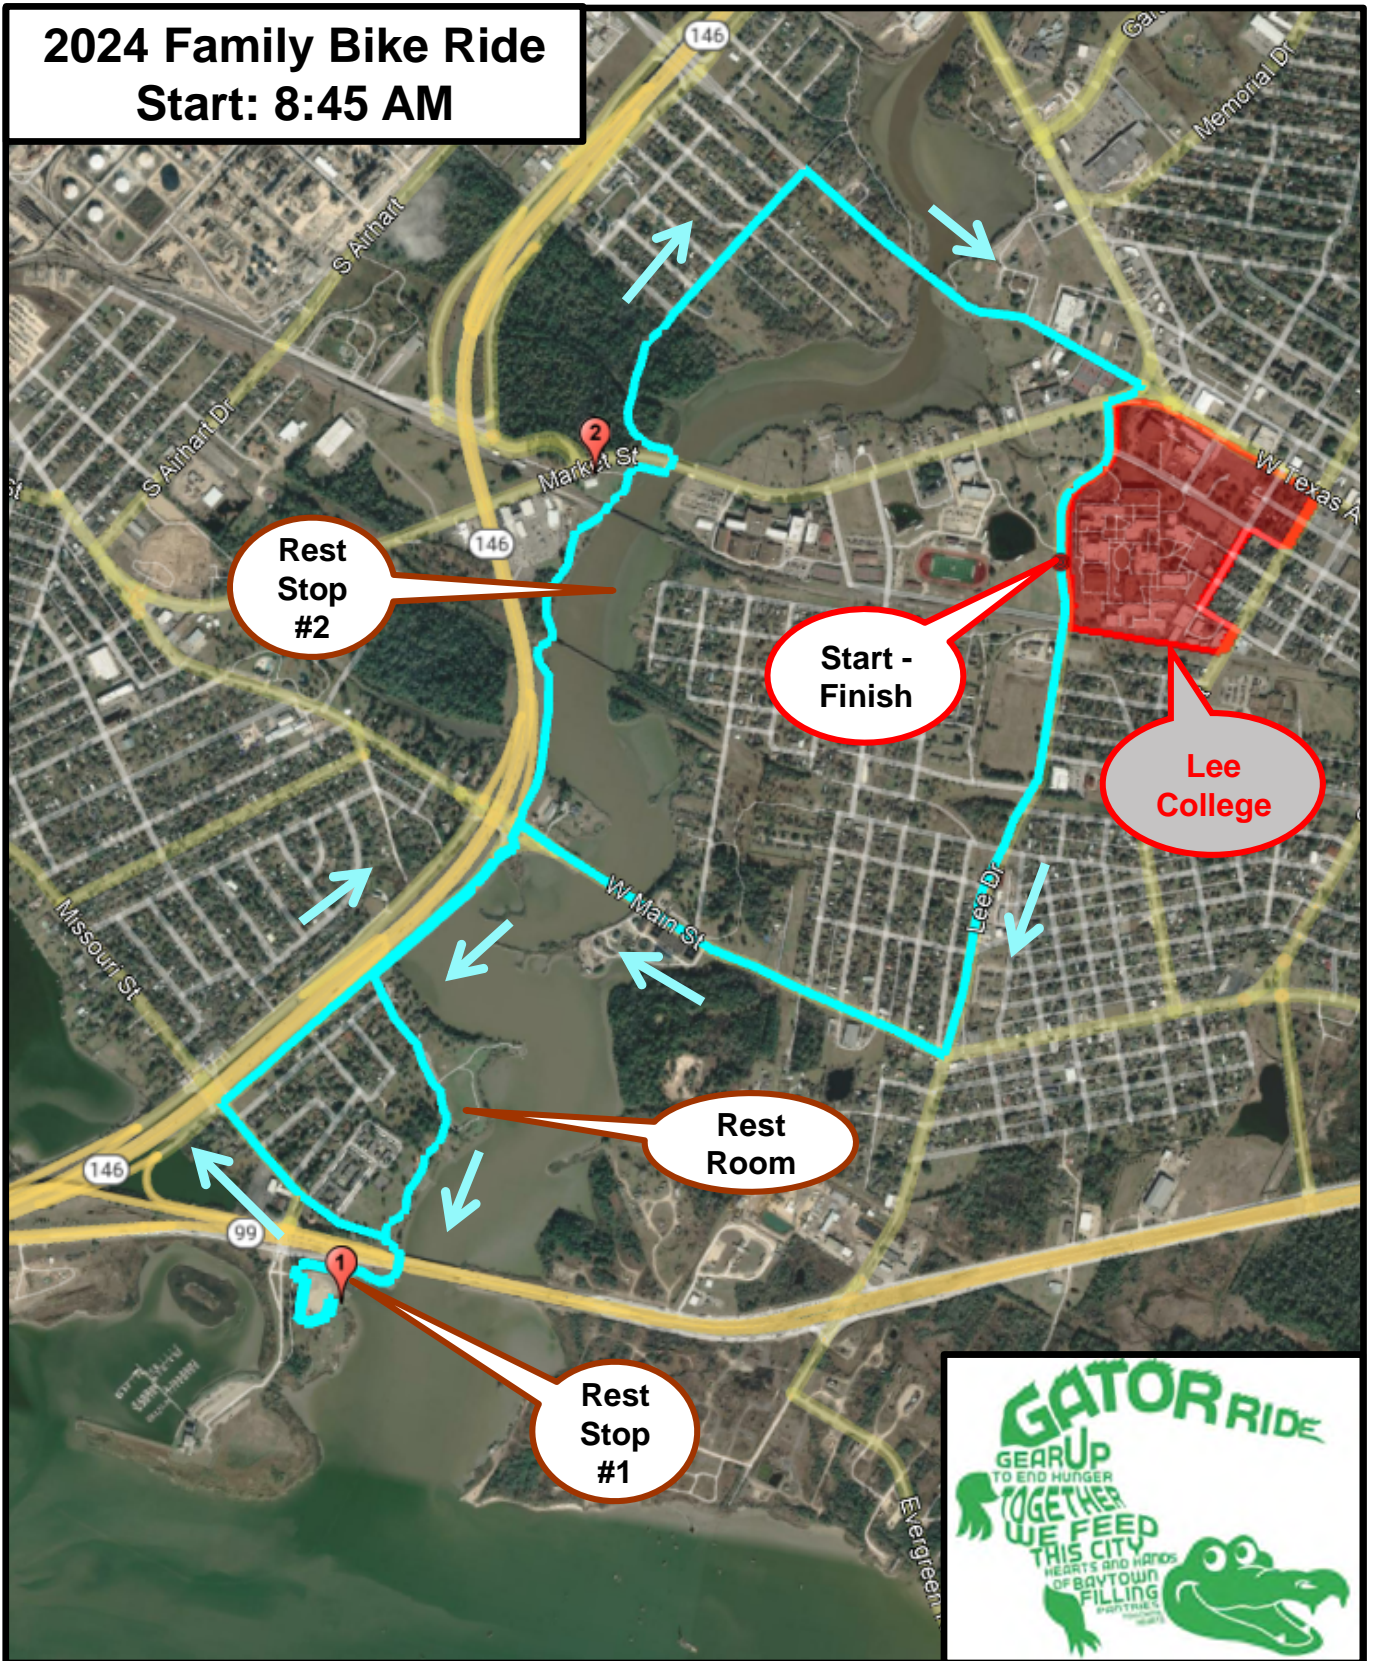

2024 Family Bike Ride
Start: 8:45 AM

**For Emergency/SAG Support call
Command Center @ 346-715-2209**

2024 Family Bike Ride
Start: 8:45 AM

**For Emergency/SAG Support call
Command Center @ 346-715-2209**